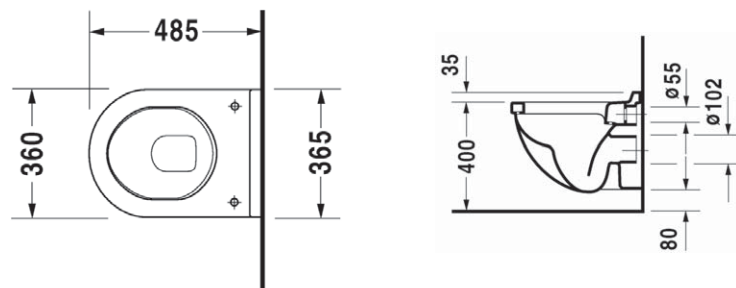

STARCK 3 COMPACT

Hangwc compact

DU2202090000

415.00 €

Wc zitting

DU0063810000

150.00 €

Wc zitting softclose

DU0063890000

224.00 €