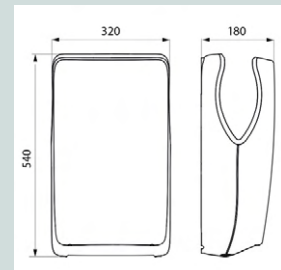

Speedjet 2 handendroger

DE510624C 1271.00 €

SPEEDJET 2 handendroger met dubbele luchtstraal. Antraciet grijs.

Contactloze elektronische handendroger met ultrasnelle droogtijd: 10 tot 12 seconden. Comfort: warme lucht. Antibacterieel ABS voor een maximale hygiëne. Afneembaar waterreservoir waardoor er geen waterdruppels op de muur of op de vloer terechtkomen: gemakkelijk in onderhoud. HEPA filter: 99,99% van de bacteriën in de lucht wordt opgevangen. Automatische inwerkingstelling d.m.v. infrarood detectie. Intelligente technologie: sluit automatisch bij het verwijderen van de handen. Antiblokkeerveiligheid: stopt automatisch bij ononderbroken gebruik langer dan 30 seconden. Afmetingen: 180 x 320 x 540 mm. Gewicht: 6,83 kg. Energiebesparing: de verwarmingsweerstand stopt automatisch vanaf een temperatuur > 25°C. Beperkt energieverbruik: vermogen 1.050 W in modus zonder verwarming, 1.550 W in verwarmingsmodus. 230 V- / 50 Hz. Luchtverplaatsing: 61 l/seconde. Luchtsnelheid: 540 km/h. Geluidsniveau: 66 dBA. Klasse II, IP21. CE. 3 jaar garantie.