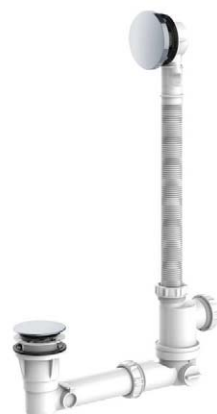

O-Plus

BADSIFON voetbediening

OP57960000000	69.86 €

Verchroomde badsifon met voetbediening, lengte 565 mm.