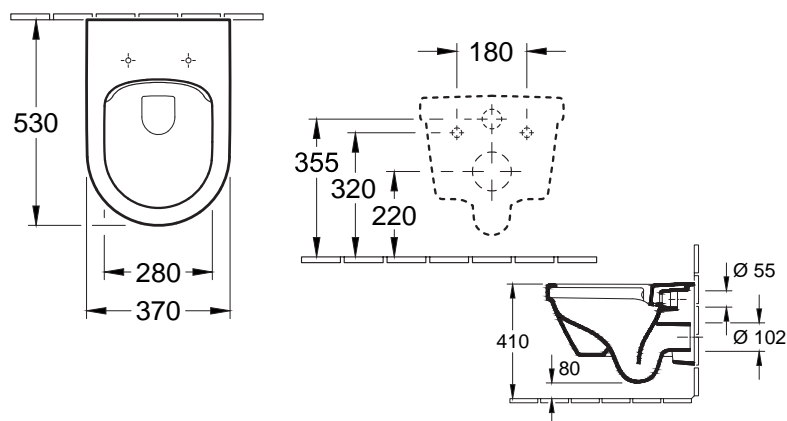

## ARCHITECTURA DirectFlush

Combipack hangwc + zitting softclose + quickrelease

VB5684HR01

454.00 €

Combipack hangwc + zitting softclose + quickrelease

**ceramicplus** VB5684HRR1

561.00 €

PORSELEIN