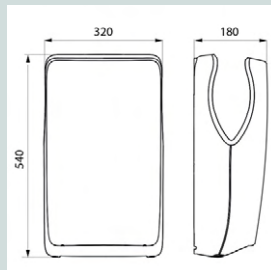

Speedjet 2 handendroger

DE510624B 1386.00 €

SPEEDJET 2 handendroger met dubbele luchtstraal. Mat zwart.

Contactloze elektronische handendroger met ultrasnelle droogtijd: 10 tot 12 seconden. Comfort: warme lucht. Antibacterieel ABS voor een maximale hygiëne. Afneembaar waterreservoir waardoor er geen waterdruppels op de muur of op de vloer terechtkomen: gemakkelijk in onderhoud. HEPA filter: 99,99% van de bacteriën in de lucht wordt opgevangen. Automatische inwerkingstelling d.m.v. infrarood detectie. Intelligente technologie: sluit automatisch bij het verwijderen van de handen. Antiblokkeerveiligheid: stopt automatisch bij ononderbroken gebruik langer dan 30 seconden. Afmetingen: 180 x 320 x 540 mm. Gewicht: 6,83 kg. Energiebesparing: de verwarmingsweerstand stopt automatisch vanaf een temperatuur > 25°C. Beperkt energieverbruik: vermogen 1.050 W in modus zonder verwarming, 1.550 W in verwarmingsmodus. 230 V- / 50 Hz. Luchtverplaatsing: 61 l/seconde. Luchtsnelheid: 540 km/h. Geluidsniveau: 66 dBA. Klasse II, IP21. CE. 3 jaar garantie.