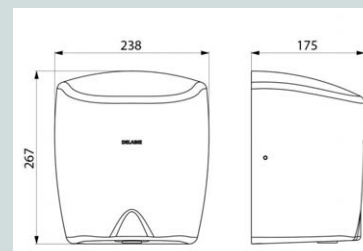

Highflow handendroger

DE510622W

571.00 €

HIGHFLOW handendroger met dubbele luchtstraal. Verstevigd model. Bacteriostatisch RVS 304 geëpoxeerd wit.

Verlicht centraal mondstuk met dubbele luchtstraal, gericht op de handen, aan meer dan 230 km/h. Ultrasnelle droogtijd: 10 tot 12 seconden. Keuze warme of koude lucht a.d.h.v. verborgen schakelaar. Automatische inwerkingsstelling d.m.v. infrarood detectie. Intelligente technologie: sluit automatisch bij het verwijderen van de handen. Antiblokkeerveiligheid: stopt automatisch bij ononderbroken gebruik langer dan 60 seconden. Vandalbestendig: aluminium kader, eenvoudig te reinigen: uit één stuk gevormde afdekplaat. Afmetingen: 175 x 238 x 267 mm, gewicht: 4 kg, luchtverplaatsing: 39 l/s, lichtsnelheid: 230 km/h, beperkt energieverbruik: 1350 W, geluidsniveau: 70 dBA, klasse I, IP23, CE, garantie: 3 jaar.