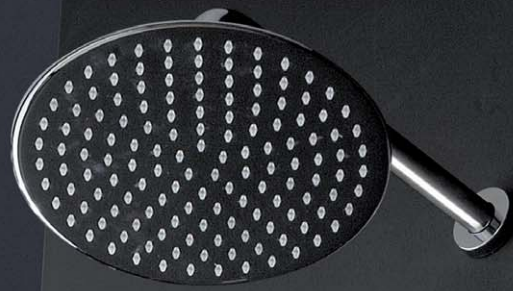

O-Plus

Bathroom & Kitchen solutions

by

RUBINETTERIE
treemme

TRIT6586CCZVS + TRRWIT6BB1CC01 + TRRWIT2705CC74
chrom