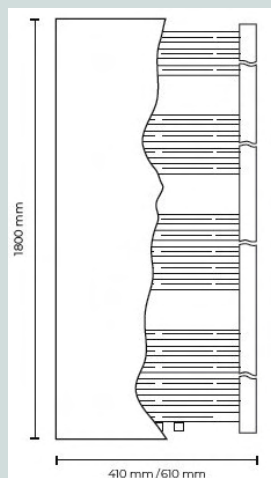

WIT

INFINITY

HOOGTE mm	BREEDTE mm	CENTER AFST.	75/65/20° watt	55/45/20° watt	CV			ELEKTRISCH	
					excl. ventielset		gevuld, zichtbare kabelaan sluiting		
					ART. NR.	PRIJS	watt	ART. NR.	PRIJS
1800	410	50	619	321	OPI-25-W	599,00 €	600	OPI-25-WELEC	778,00 €
1800	610	50	861	446	OPI-55-W	659,00 €	800	OPI-55-WELEC	849,00 €

Opgelet: aansluitset niet inbegrepen! Deze kan u vinden op p. 100-012. **Opgelet: weerstand niet inbegrepen! Deze kan u vinden op p. 100-013.**

ZWART

HOOGTE mm	BREEDTE mm	CENTER AFST.	75/65/20° watt	55/45/20° watt	CV			ELEKTRISCH	
					excl. ventielset		gevuld, zichtbare kabelaan sluiting		
					ART. NR.	PRIJS	watt	ART. NR.	PRIJS
1800	410	50	619	321	OPI-25-S	645,00 €	600	OPI-25-SELEC	824,00 €
1800	610	50	861	446	OPI-55-S	710,00 €	800	OPI-55-SELEC	900,00 €

Opgelet: aansluitset niet inbegrepen! Deze kan u vinden op p. 100-012. **Opgelet: weerstand niet inbegrepen! Deze kan u vinden op p. 100-013.**

CAPPUCCINO

HOOGTE mm	BREEDTE mm	CENTER AFST.	75/65/20° watt	55/45/20° watt	CV			ELEKTRISCH	
					excl. ventielset		gevuld, zichtbare kabelaan sluiting		
					ART. NR.	PRIJS	watt	ART. NR.	PRIJS
1800	410	50	619	321	OPI-25-C	645,00 €	600	OPI-25-CELEC	824,00 €
1800	610	50	861	446	OPI-55-C	710,00 €	800	OPI-55-CELEC	900,00 €

Opgelet: aansluitset niet inbegrepen! Deze kan u vinden op p. 100-012. **Opgelet: weerstand niet inbegrepen! Deze kan u vinden op p. 100-013.**

HANDDOEKHOUDER

handdoekhouder Infinity 610 mm	WIT	OPIHB-55-W	99,00 €
handdoekhouder Infinity 610 mm	CAPPUCCINO	OPIHB-55-C	109,00 €
handdoekhouder Infinity 610 mm	ZWART	OPIHB-55-S	109,00 €
handdoekhouder Infinity 410 mm	WIT	OPIHB-25-W	89,00 €
handdoekhouder Infinity 410 mm	CAPPUCCINO	OPIHB-25-C	96,00 €
handdoekhouder Infinity 410 mm	ZWART	OPIHB-25-S	96,00 €

Tot 3 handdoekhouders per radiator mogelijk op vaste posities (gaten vorgeboord).