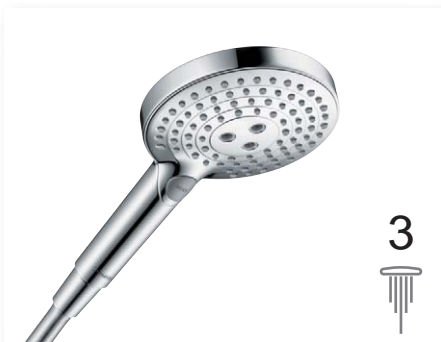

3

RAINDANCE SELECT S 120 POWDERRAIN

HG26014000 107.60 €

chroom

Beschikbaar in verschillende kleuren.